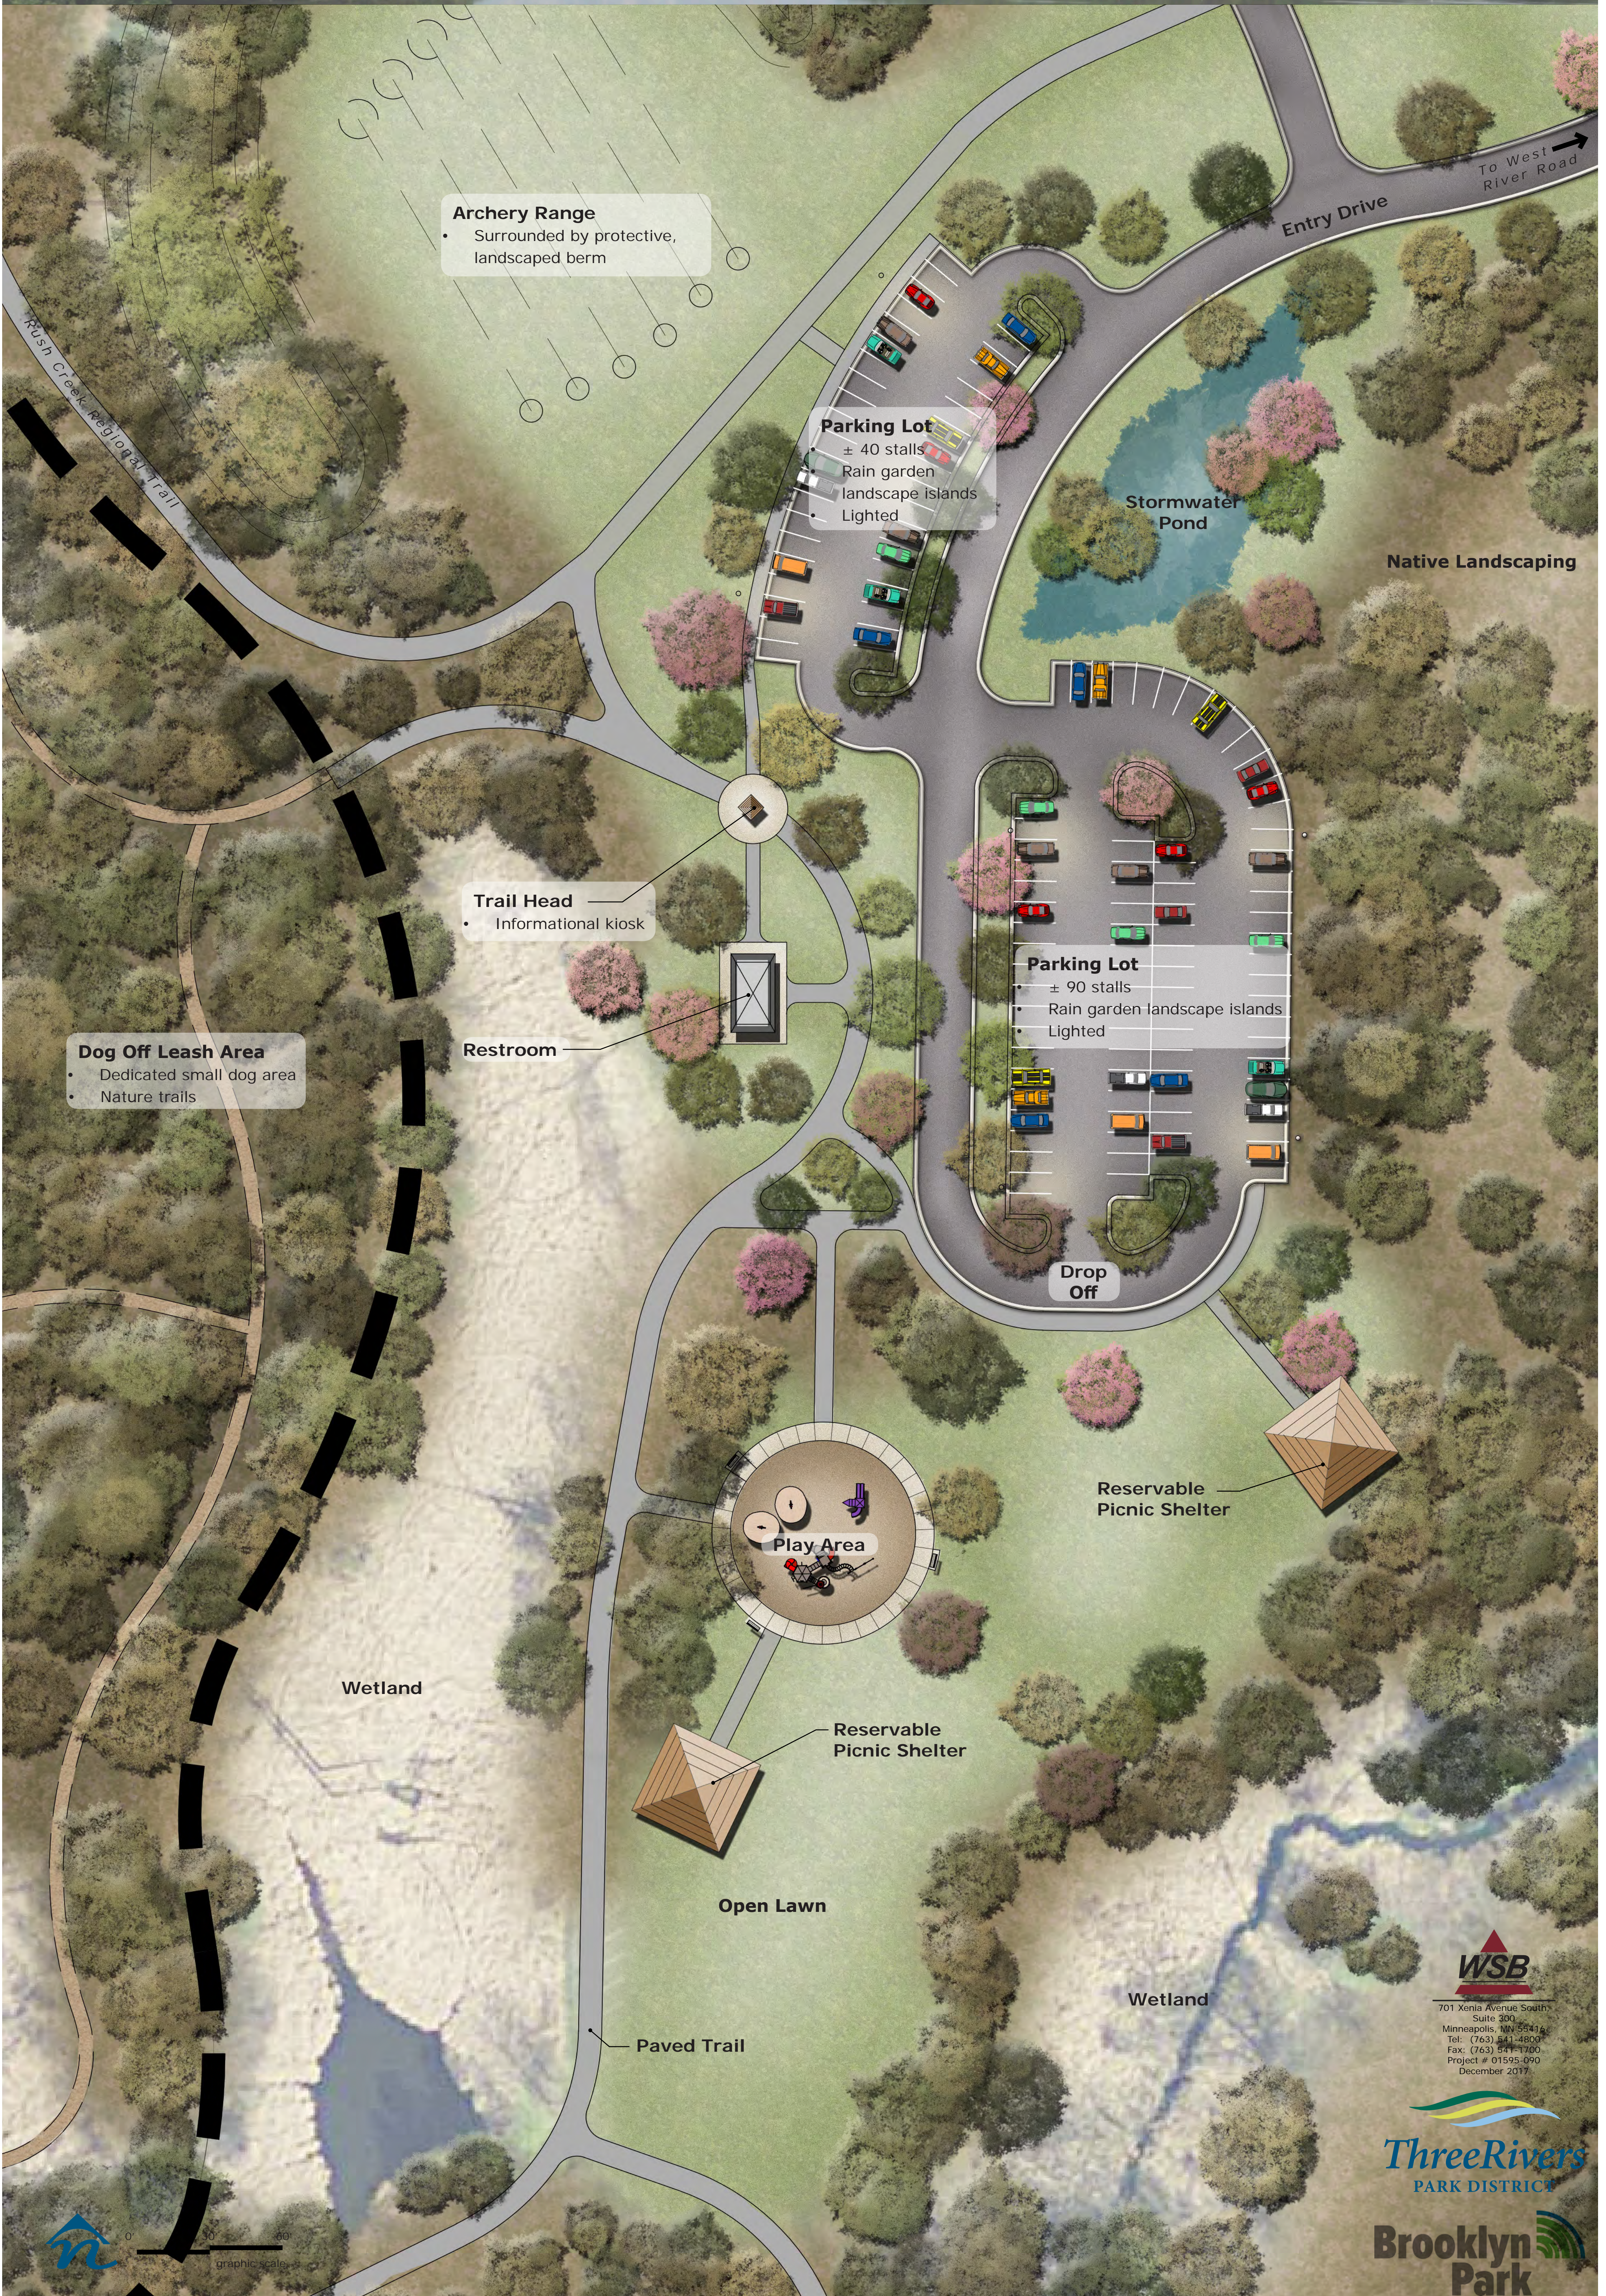

Archery Range

- Surrounded by protective, landscaped berm

Parking Lot

- ± 40 stalls
- Rain garden
- landscape islands
- Lighted

Trail Head

- Informational kiosk

Dog Off Leash Area

- Dedicated small dog area
- Nature trails

Restroom

Parking Lot

- ± 90 stalls
- Rain garden landscape islands
- Lighted

Drop Off

Reservable Picnic Shelter

Play Area

Reservable Picnic Shelter

Open Lawn

Paved Trail

Wetland